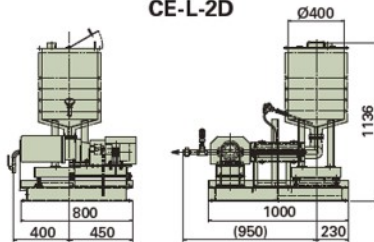

Dimensions (Gear pump type standard specifications*)

CE-L-2D